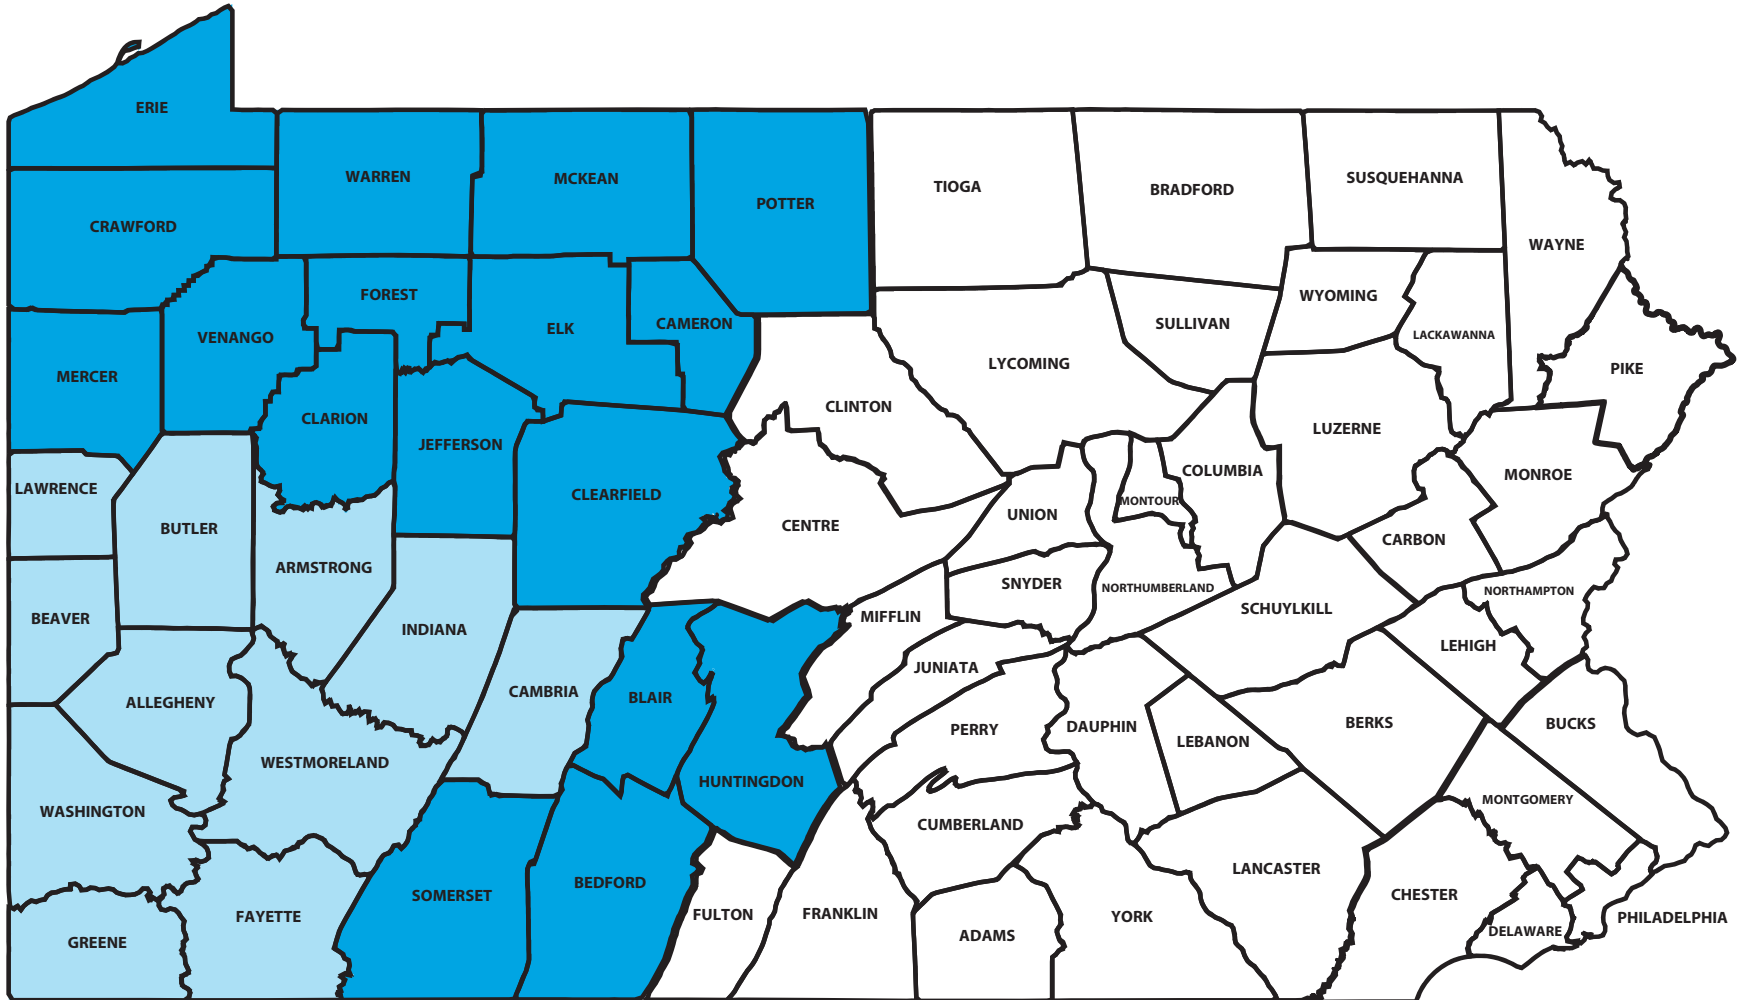

Freedom Blue PPO (Western Pennsylvania)

Freedom Blue PPO Western PA Service Area

- Southwest
- West Central